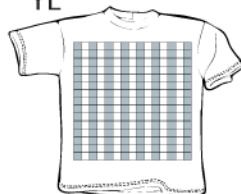

GRAPHIC PROPORTION CHART

GILDAN ADULT SIZES:

AXXXL

AXXL

AXL

AL

AM

AS

GRID 15" X 15"

NOTES • Placed roughly 2 inches from collar

GILDAN YOUTH SIZES

YXL

YL

YM

YS

YXS

GRID 15" X 15"

NOTES • Placed roughly 1.5 inches from collar
• 12 inches recommended

GRID 15" X 15"
NOTES • Placed roughly 1.5 inches from collar
• 12 inches recommended

GRID 13" X 15"
NOTES • Placed roughly 1.5 inches from collar
• 11.5 inches recommended for Max Width

GRID 12" X 15"
NOTES • Placed roughly 1.5 inches from collar.
• 10.0 inches recommended for Max Width
• 12 inches recommended for Max Height.