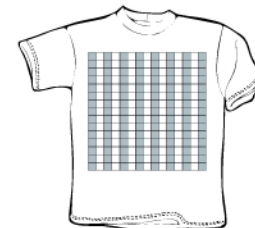

GRAPHIC PROPORTION CHART

GILDAN ADULT SIZES:

AXXXL

AXXL

AXL

AL

AM

AS

GRID 15" X 15"

NOTES • Placed roughly 2 inches from collar

GILDAN YOUTH SIZES

YXL

YL

YM

YS

YXS

GRID 15" X 15"

NOTES • Placed roughly 1.5 inches from collar
• 12 inches recommended

GRID 15" X 15"
NOTES • Placed roughly 1.5 inches from collar
• 12 inches recommended

GRID 13" X 15"
NOTES • Placed roughly 1.5 inches from collar
• 11.5 inches recommended for Max Width

GRID 12" X 15"
NOTES • Placed roughly 1.5 inches from collar.
• 10.0 inches recommended for Max Width
• 12 inches recommended for Max Height.