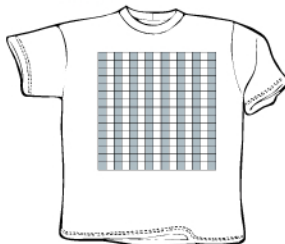

GRAPHIC PROPORTION CHART

GILDAN ADULT SIZES:

AXXXL

AXXL

AXL

AL

AM

AS

GRID 15" X 15"

NOTES • Placed roughly 2 inches from collar

GILDAN YOUTH SIZES

YXL

YL

YM

YS

YXS

GRID 15" X 15"

NOTES • Placed roughly 1.5 inches from collar
• 12 inches recommended

GRID 15" X 15"
NOTES • Placed roughly 1.5 inches from collar
• 12 inches recommended

GRID 13" X 15"
NOTES • Placed roughly 1.5 inches from collar
• 11.5 inches recommended for Max Width

GRID 12" X 15"
NOTES • Placed roughly 1.5 inches from collar.
• 10.0 inches recommended for Max Width
• 12 inches recommended for Max Height.