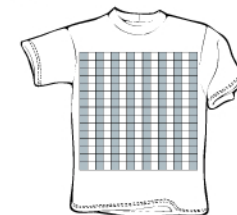

GRAPHIC PROPORTION CHART

GILDAN ADULT SIZES:

AXXXL

AXXL

AXL

AL

AM

AS

GRID 15" X 15"

NOTES • Placed roughly 2 inches from collar

GILDAN YOUTH SIZES

YXL

YL

YM

YS

YXS

GRID 15" X 15"

NOTES • Placed roughly 1.5 inches from collar
• 12 inches recommended

GRID 15" X 15"
NOTES • Placed roughly 1.5 inches from collar
• 12 inches recommended

GRID 13" X 15"
NOTES • Placed roughly 1.5 inches from collar
• 11.5 inches recommended for Max Width

GRID 12" X 15"
NOTES • Placed roughly 1.5 inches from collar.
• 10.0 inches recommended for Max Width
• 12 inches recommended for Max Height.