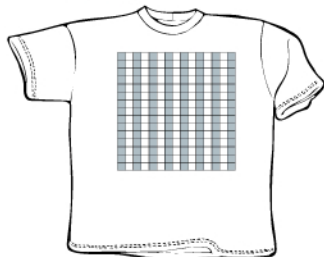

GRAPHIC PROPORTION CHART

GILDAN ADULT SIZES:

AXXXL

AXXL

AXL

AL

AM

AS

GRID 15" X 15"

NOTES • Placed roughly 2 inches from collar

GILDAN YOUTH SIZES

YXL

YL

YM

YS

YXS

GRID 15" X 15"

NOTES • Placed roughly 1.5 inches from collar
• 12 inches recommended

GRID 15" X 15"
NOTES • Placed roughly 1.5 inches from collar
• 12 inches recommended

GRID 13" X 15"
NOTES • Placed roughly 1.5 inches from collar
• 11.5 inches recommended for Max Width

GRID 12" X 15"
NOTES • Placed roughly 1.5 inches from collar.
• 10.0 inches recommended for Max Width
• 12 inches recommended for Max Height.