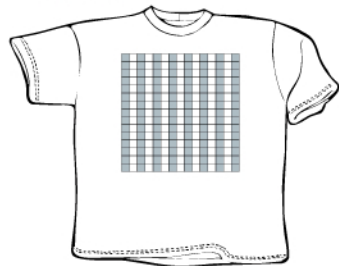

GRAPHIC PROPORTION CHART

GILDAN ADULT SIZES:

AXXXL

AXXL

AXL

AL

AM

AS

GRID 15" X 15"

NOTES • Placed roughly 2 inches from collar

GILDAN YOUTH SIZES

YXL

YL

YM

YS

YXS

GRID 15" X 15"

NOTES • Placed roughly 1.5 inches from collar
• 12 inches recommended

GRID 15" X 15"
NOTES • Placed roughly 1.5 inches from collar
• 12 inches recommended

GRID 13" X 15"
NOTES • Placed roughly 1.5 inches from collar
• 11.5 inches recommended for Max Width

GRID 12" X 15"
NOTES • Placed roughly 1.5 inches from collar.
• 10.0 inches recommended for Max Width
• 12 inches recommended for Max Height.