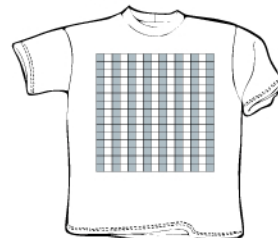

GRAPHIC PROPORTION CHART

GILDAN ADULT SIZES:

AXXXL

AXXL

AXL

AL

AM

AS

GRID 15" X 15"

NOTES • Placed roughly 2 inches from collar

GILDAN YOUTH SIZES

YXL

YL

YM

YS

YXS

GRID 15" X 15"

NOTES • Placed roughly 1.5 inches from collar
• 12 inches recommended

GRID 15" X 15"
NOTES • Placed roughly 1.5 inches from collar
• 12 inches recommended

GRID 13" X 15"
NOTES • Placed roughly 1.5 inches from collar
• 11.5 inches recommended for Max Width

GRID 12" X 15"
NOTES • Placed roughly 1.5 inches from collar.
• 10.0 inches recommended for Max Width
• 12 inches recommended for Max Height.