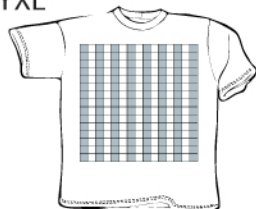

GRAPHIC PROPORTION CHART

GILDAN ADULT SIZES:

AXXXL

AXXL

AXL

AL

AM

AS

GRID 15" X 15"

NOTES • Placed roughly 2 inches from collar

GILDAN YOUTH SIZES

YXL

YL

YM

YS

YXS

GRID 15" X 15"

NOTES • Placed roughly 1.5 inches from collar
• 12 inches recommended

GRID 15" X 15"
NOTES • Placed roughly 1.5 inches from collar
• 12 inches recommended

GRID 13" X 15"
NOTES • Placed roughly 1.5 inches from collar
• 11.5 inches recommended for Max Width

GRID 12" X 15"
NOTES • Placed roughly 1.5 inches from collar.
• 10.0 inches recommended for Max Width
• 12 inches recommended for Max Height.